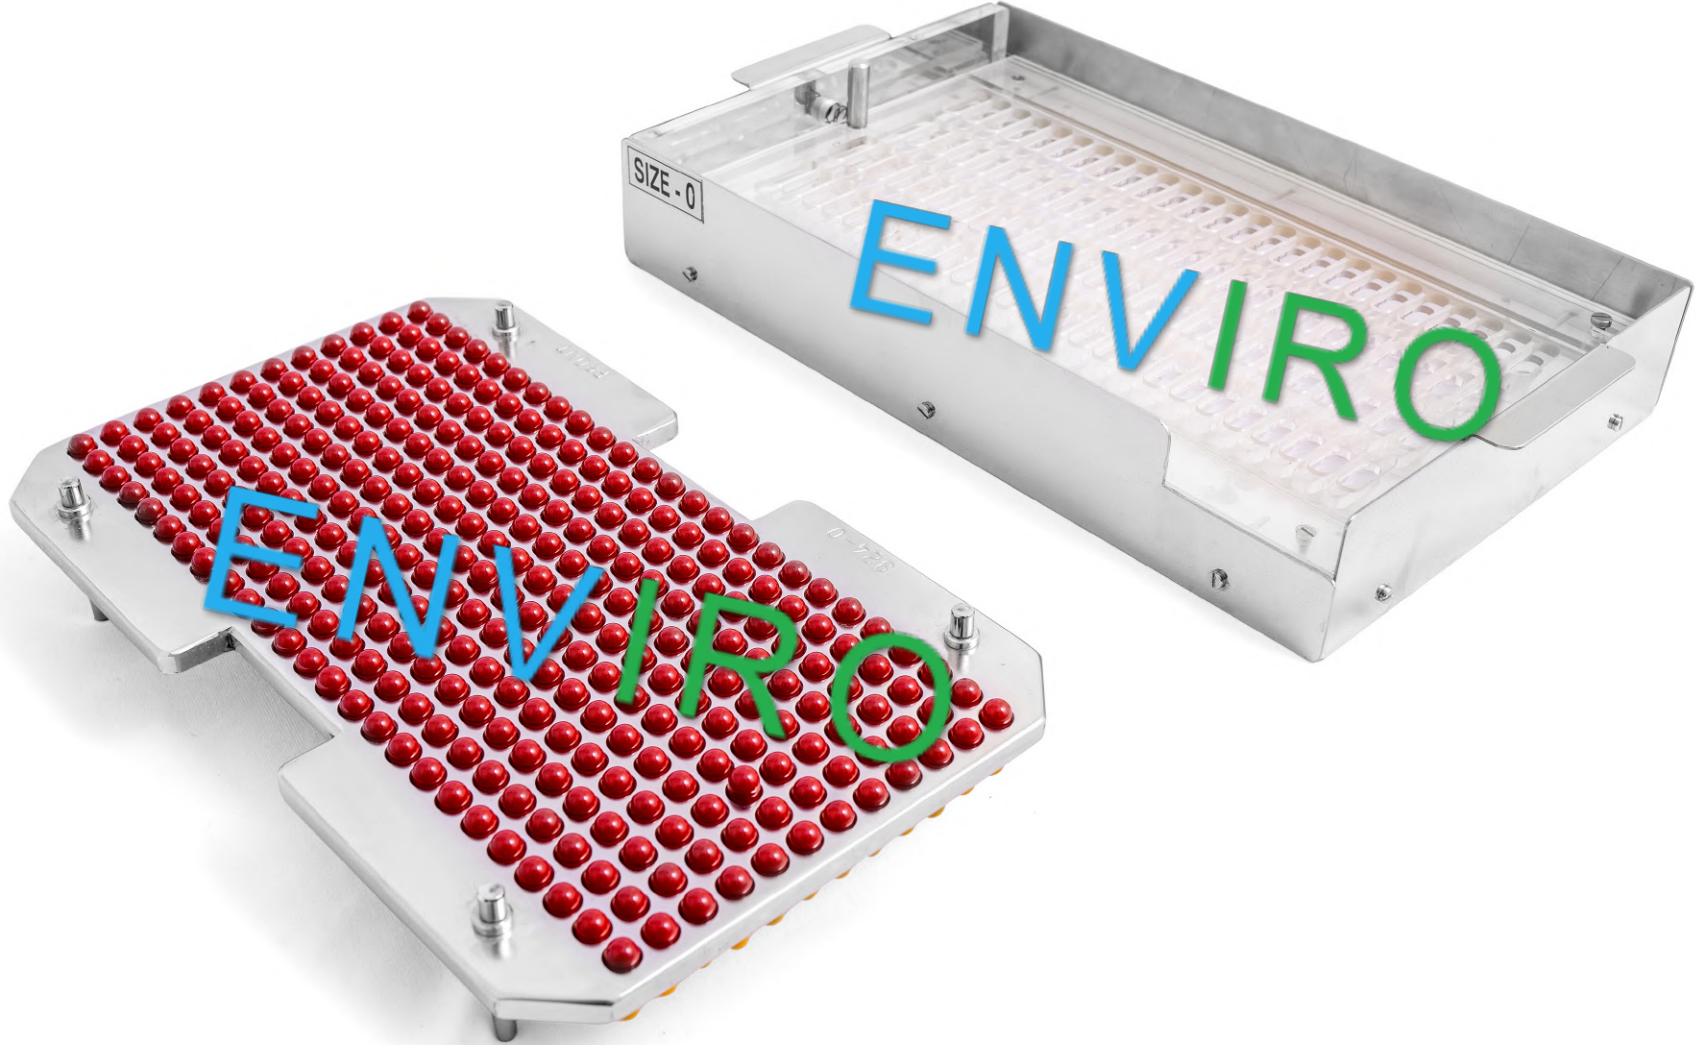

ENVICAP MCF

Manual Capsule Filling

<https://enviroent.in/>

ENVI LOADER

Manual Type

<https://enviroent.in/>

ENVI COUNTER

Manual Type

<https://enviroent.in/>

ENVICAP MCF Manual Capsule Filling

What's in the BOX

CLEANER,
POWDER SPREADER,
ALLEN KEYS

3 CAPSULE TRAYS FOR
HIGHER PRODUCTIVITY

MANUAL TRAY LOADER
FOR FAST LOADING

OPERATION MANUAL
+ MATERIAL TEST
CERTIFICATES

CAPSULE COUNTER FOR
ERROR FREE COUNTING

<https://enviroent.in/>

ENVICAP MCF

Manual Capsule Filling

<https://enviroent.in/>

ENVICAP MCF

Filling TRAYS

ENVICAP MCF