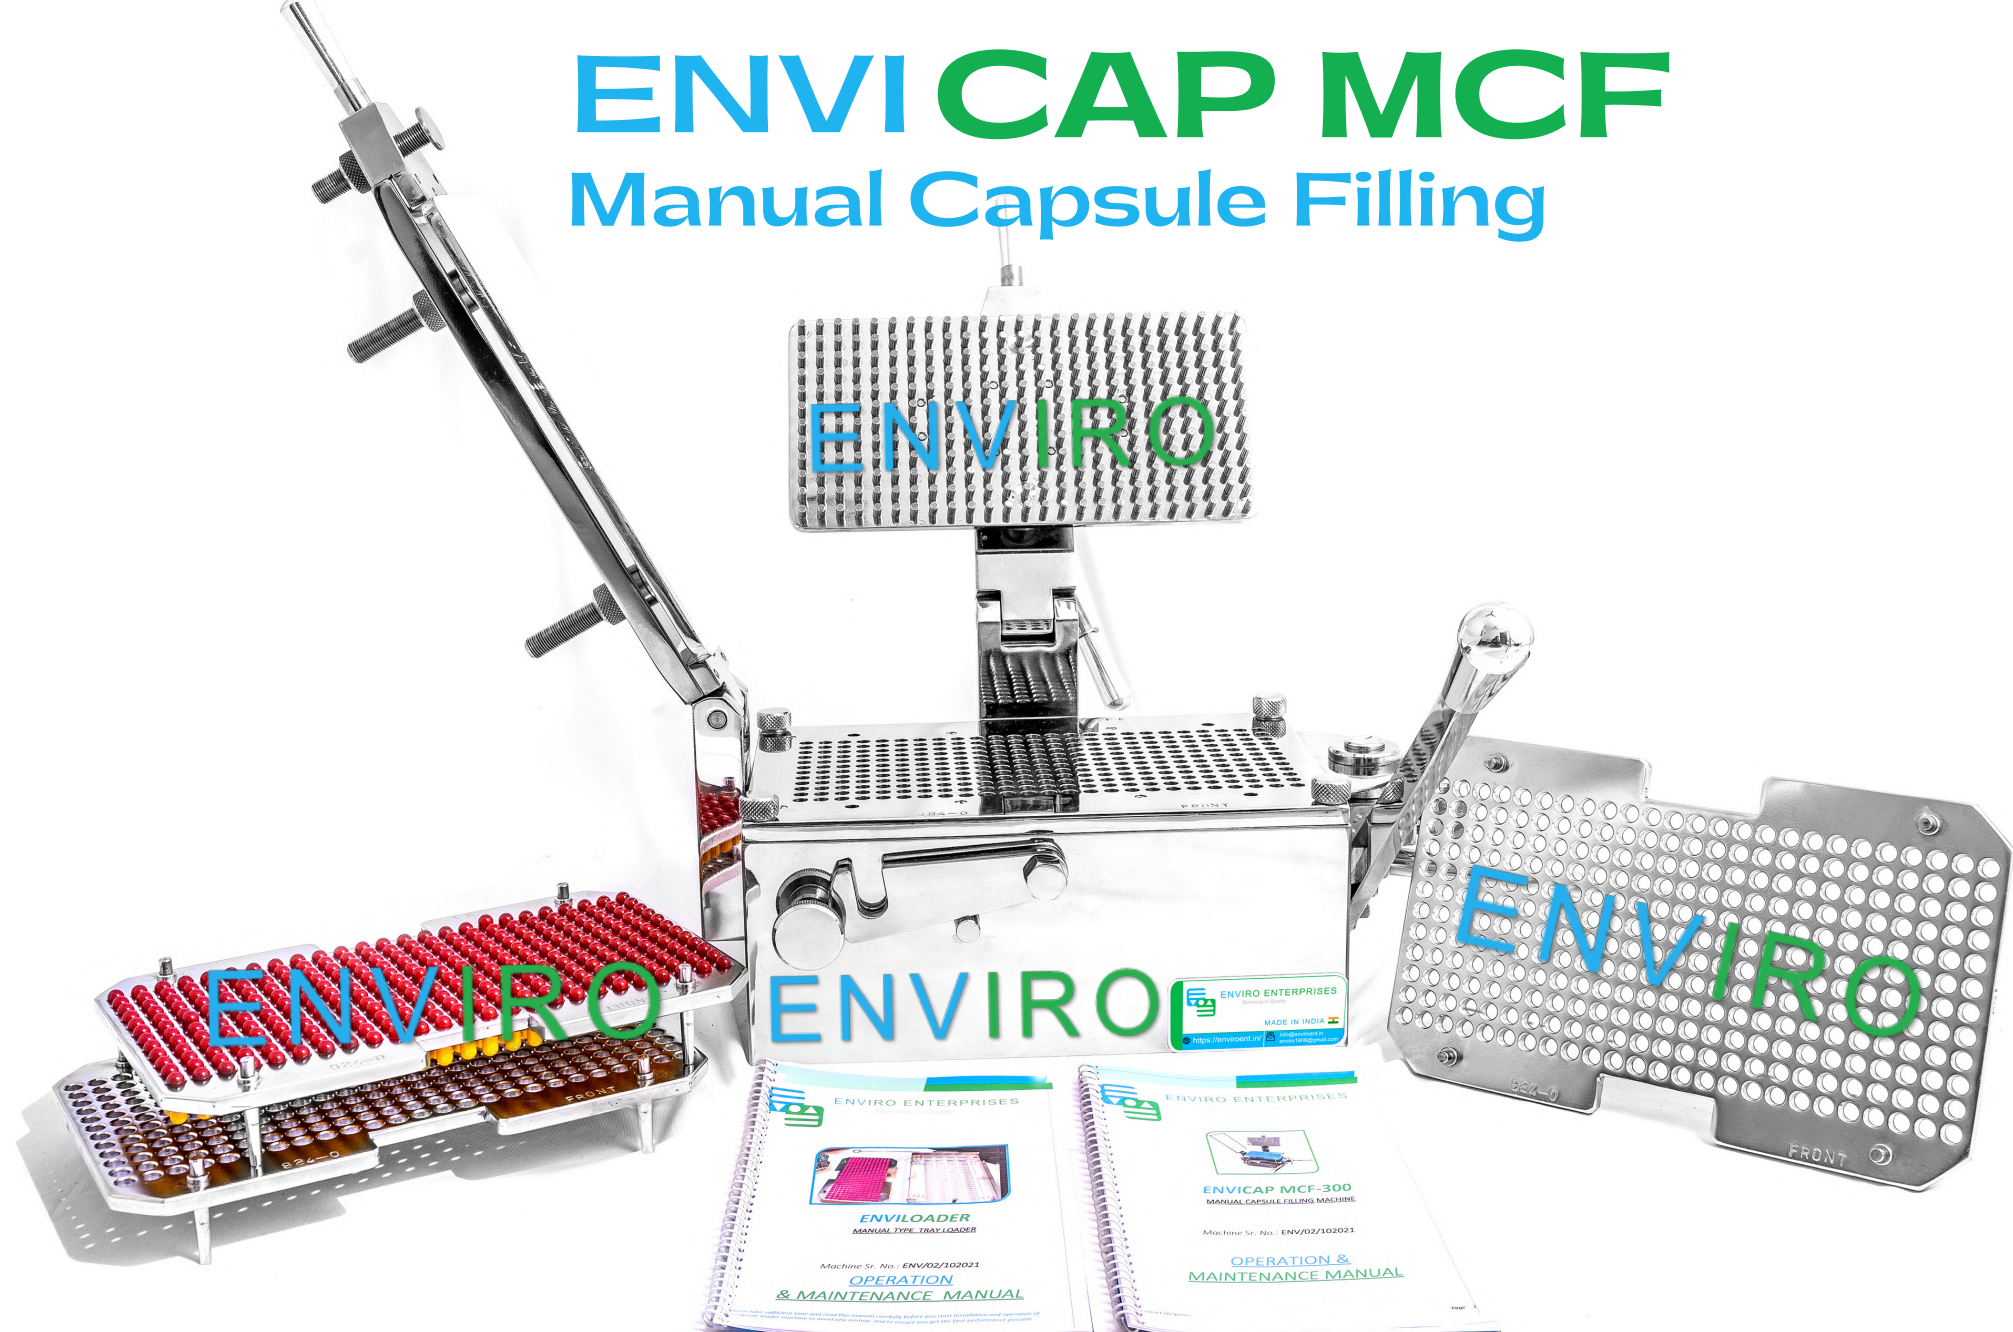

ENVICAP MCF

Manual Capsule Filling

<https://enviroent.in/>

ENVI LOADER

Manual Type

<https://enviroent.in/>

ENVI COUNTER

Manual Type

<https://enviroent.in/>

ENVICAP MCF Manual Capsule Filling

What's in the BOX

CLEANER,
POWDER SPREADER,
ALLEN KEYS

3 CAPSULE TRAYS FOR
HIGHER PRODUCTIVITY

MANUAL TRAY LOADER
FOR FAST LOADING

OPERATION MANUAL
+ MATERIAL TEST
CERTIFICATES

CAPSULE COUNTER FOR
ERROR FREE COUNTING

<https://enviroent.in/>

ENVICAP MCF

Manual Capsule Filling

<https://enviroent.in/>

ENVICAP MCF

Filling TRAYS

ENVICAP MCF