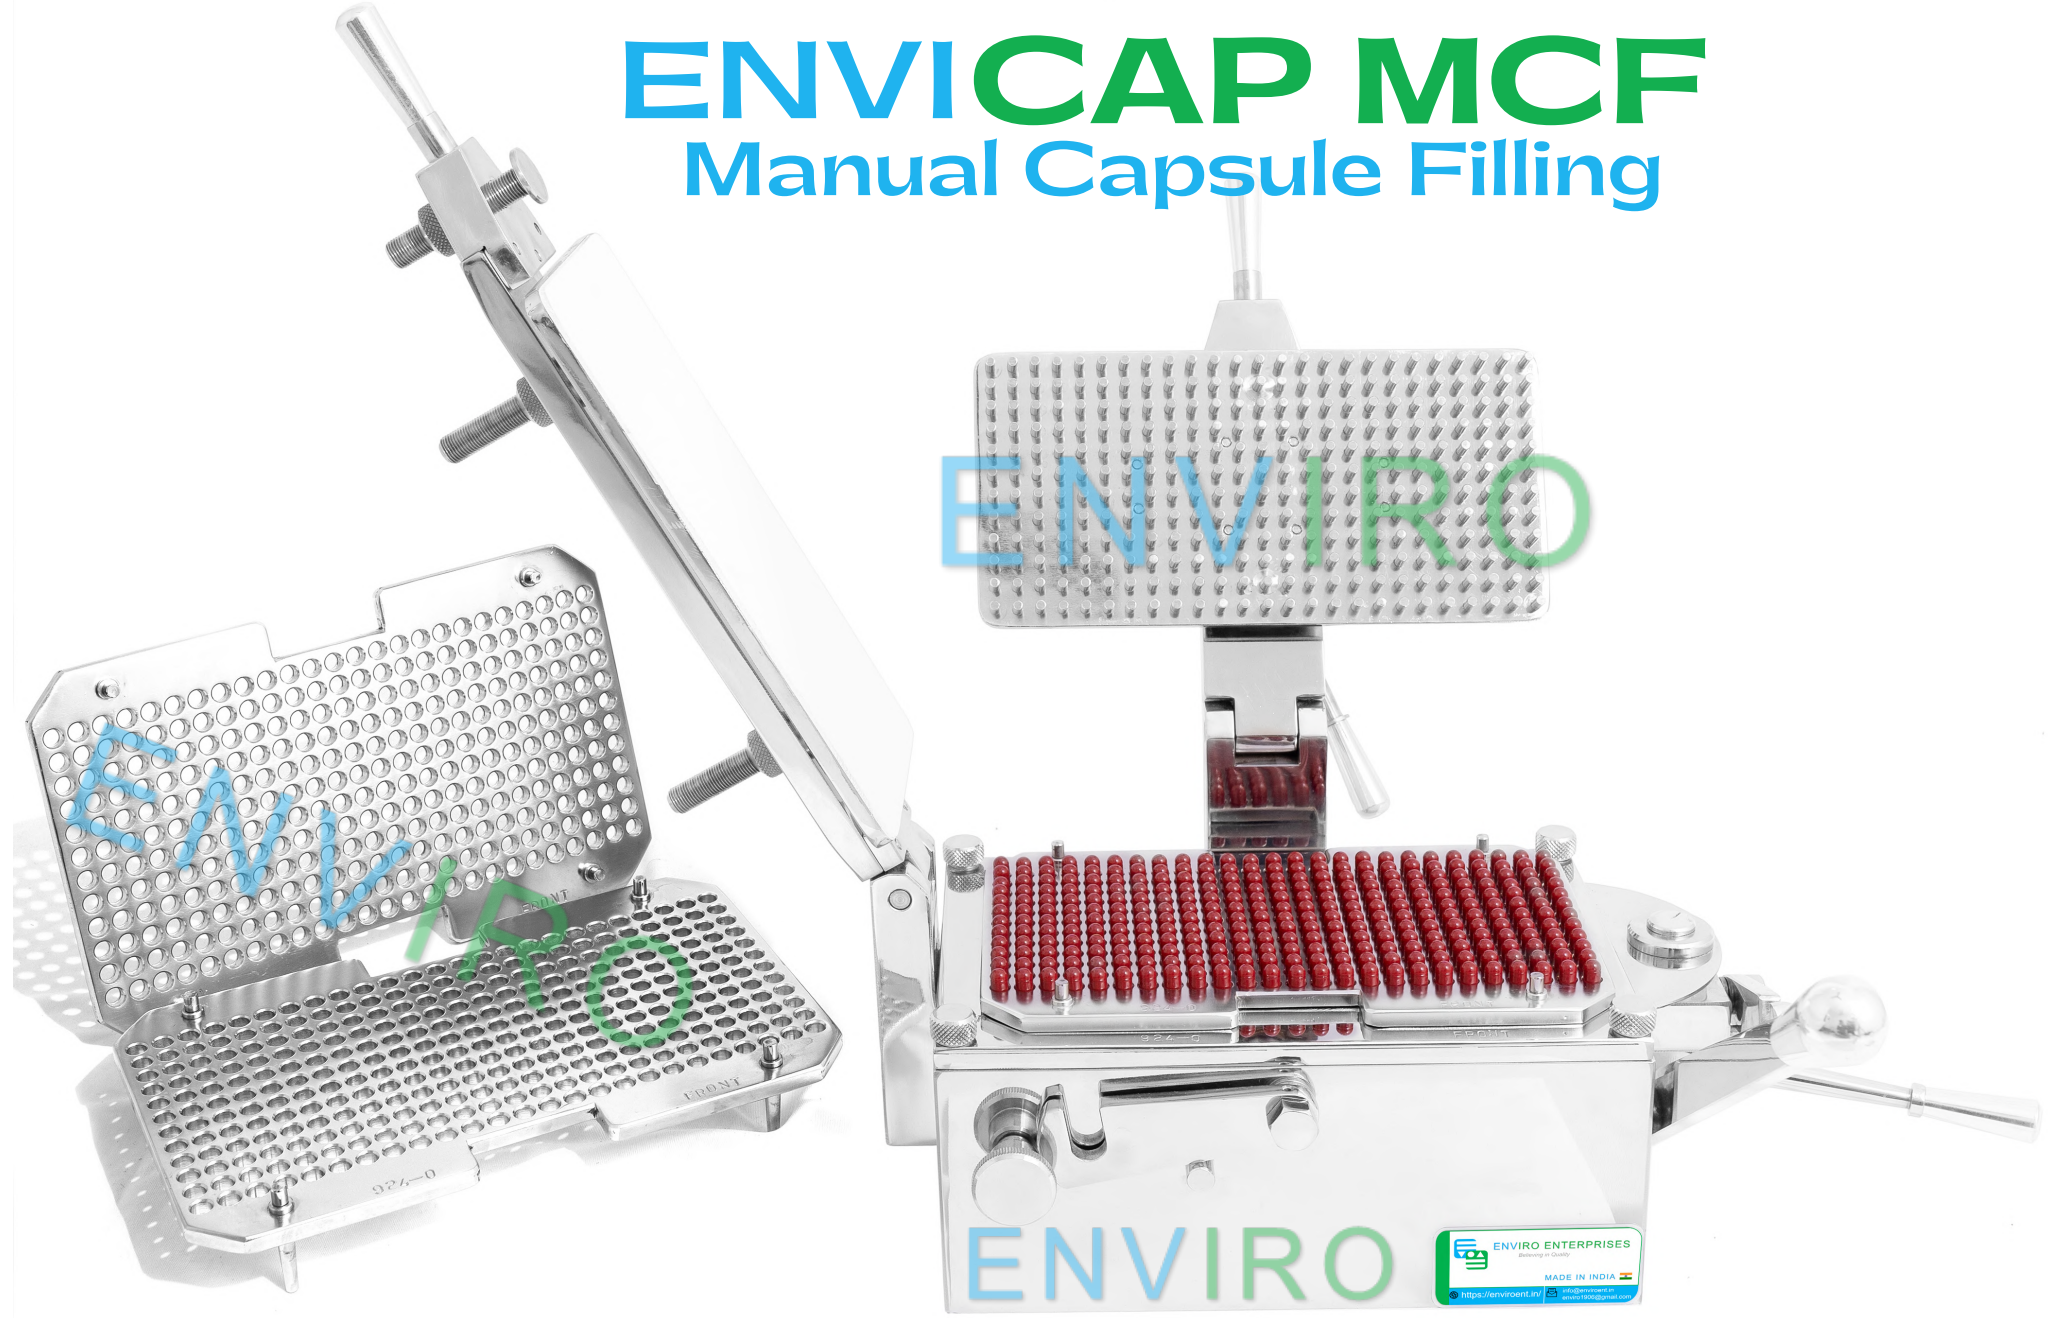

<https://enviroent.in/>

ENVICAP MCF Manual Capsule Filling

What's in the BOX

CLEANER,
POWDER SPREADER,
ALLEN KEYS

3 CAPSULE TRAYS FOR
HIGHER PRODUCTIVITY

MANUAL TRAY LOADER
FOR FAST LOADING

OPERATION MANUAL
+ MATERIAL TEST
CERTIFICATES

CAPSULE COUNTER FOR
ERROR FREE COUNTING

<https://enviroent.in/>

ENVICAP MCF

Manual Capsule Filling

<https://enviroent.in/>

ENVICAP MCF

Filling TRAYS

ENVICAP MCF