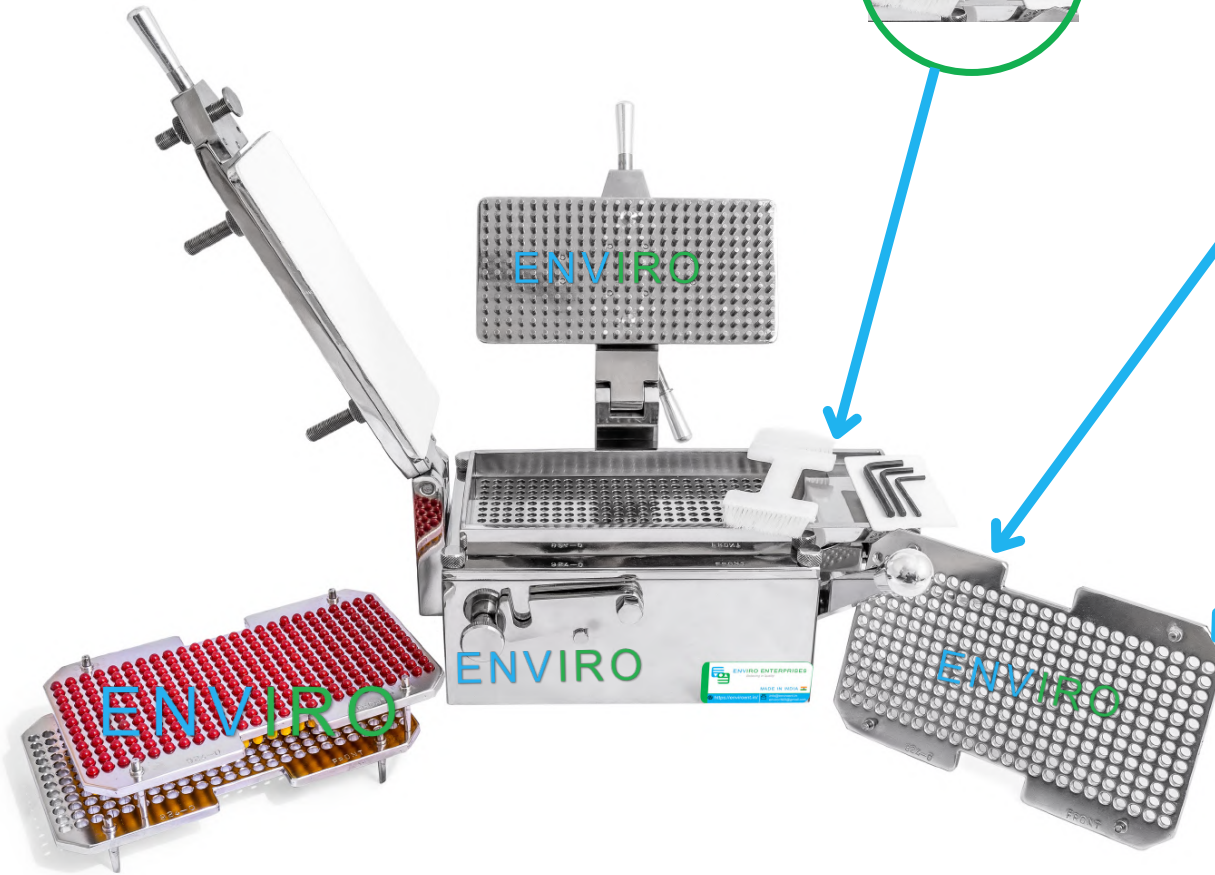

<https://enviroent.in/>

ENVICAP MCF Manual Capsule Filling

What's in the BOX

CLEANER,
POWDER SPREADER,
ALLEN KEYS

3 CAPSULE TRAYS FOR
HIGHER PRODUCTIVITY

MANUAL TRAY LOADER
FOR FAST LOADING

OPERATION MANUAL
+ MATERIAL TEST
CERTIFICATES

CAPSULE COUNTER FOR
ERROR FREE COUNTING

<https://enviroent.in/>

ENVICAP MCF

Manual Capsule Filling

<https://enviroent.in/>

ENVICAP MCF

Filling TRAYS

ENVICAP MCF